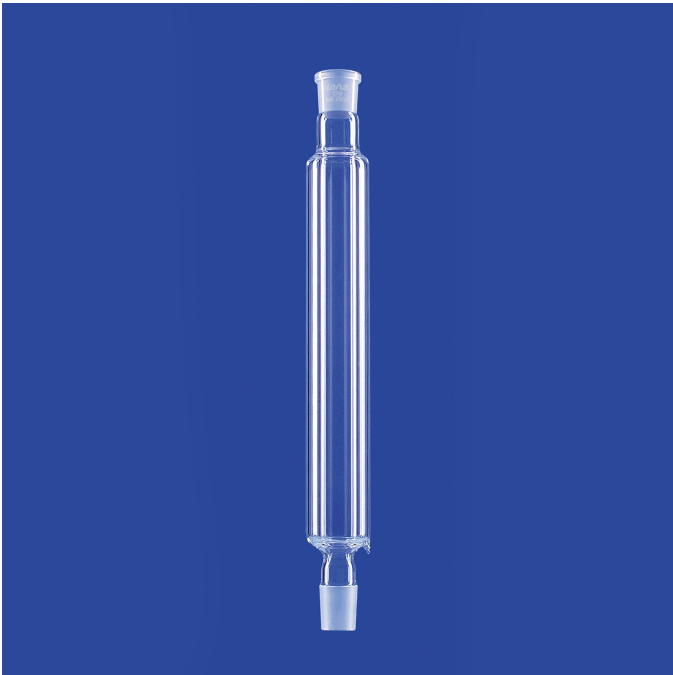

## Columns acc. to Hempel with fixed vacuum jacket

Columns acc. to Hempel with fixed vacuum jacket

For packings like Raschig rings or glass beads, with NS socket and NS cone, with fixed vacuum jacket, made of DURAN® tubing

Filling height (mm)	Cone and socket (NS)	Pack (qty.)	Cat. No.
200	14/23	1	5 1192 01
300	29/32	1	5 1193 04
500	29/32	1	5 1195 04
800	29/32	1	5 1198 04