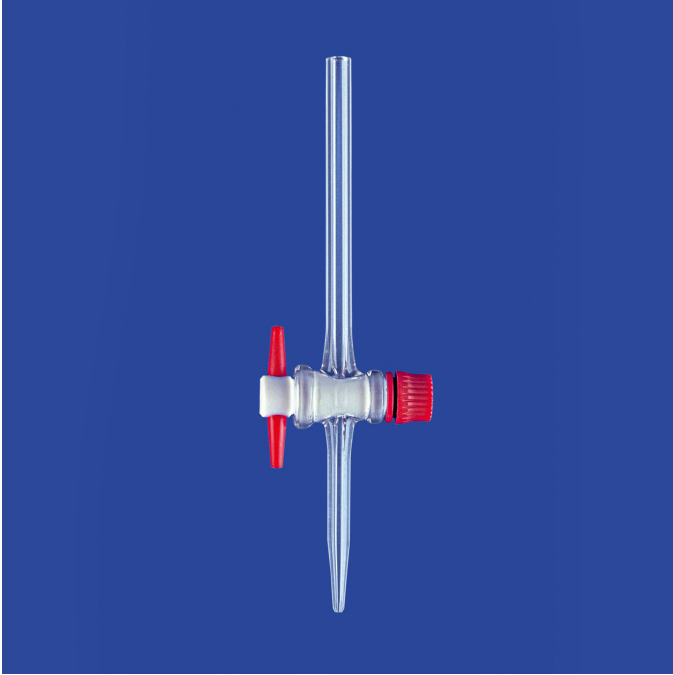

Burette stopcock, straight, with PTFE plug

Burette stopcock, straight, with PTFE plug

Facetted tip,
stopcock: NS 12.5,
bore: 1.5 mm,
NS PTFE plug,
screwthread retaining device,
material: borosilicate glass 3.3,
Cat. No.: 2 7005 01 (pack: 1)